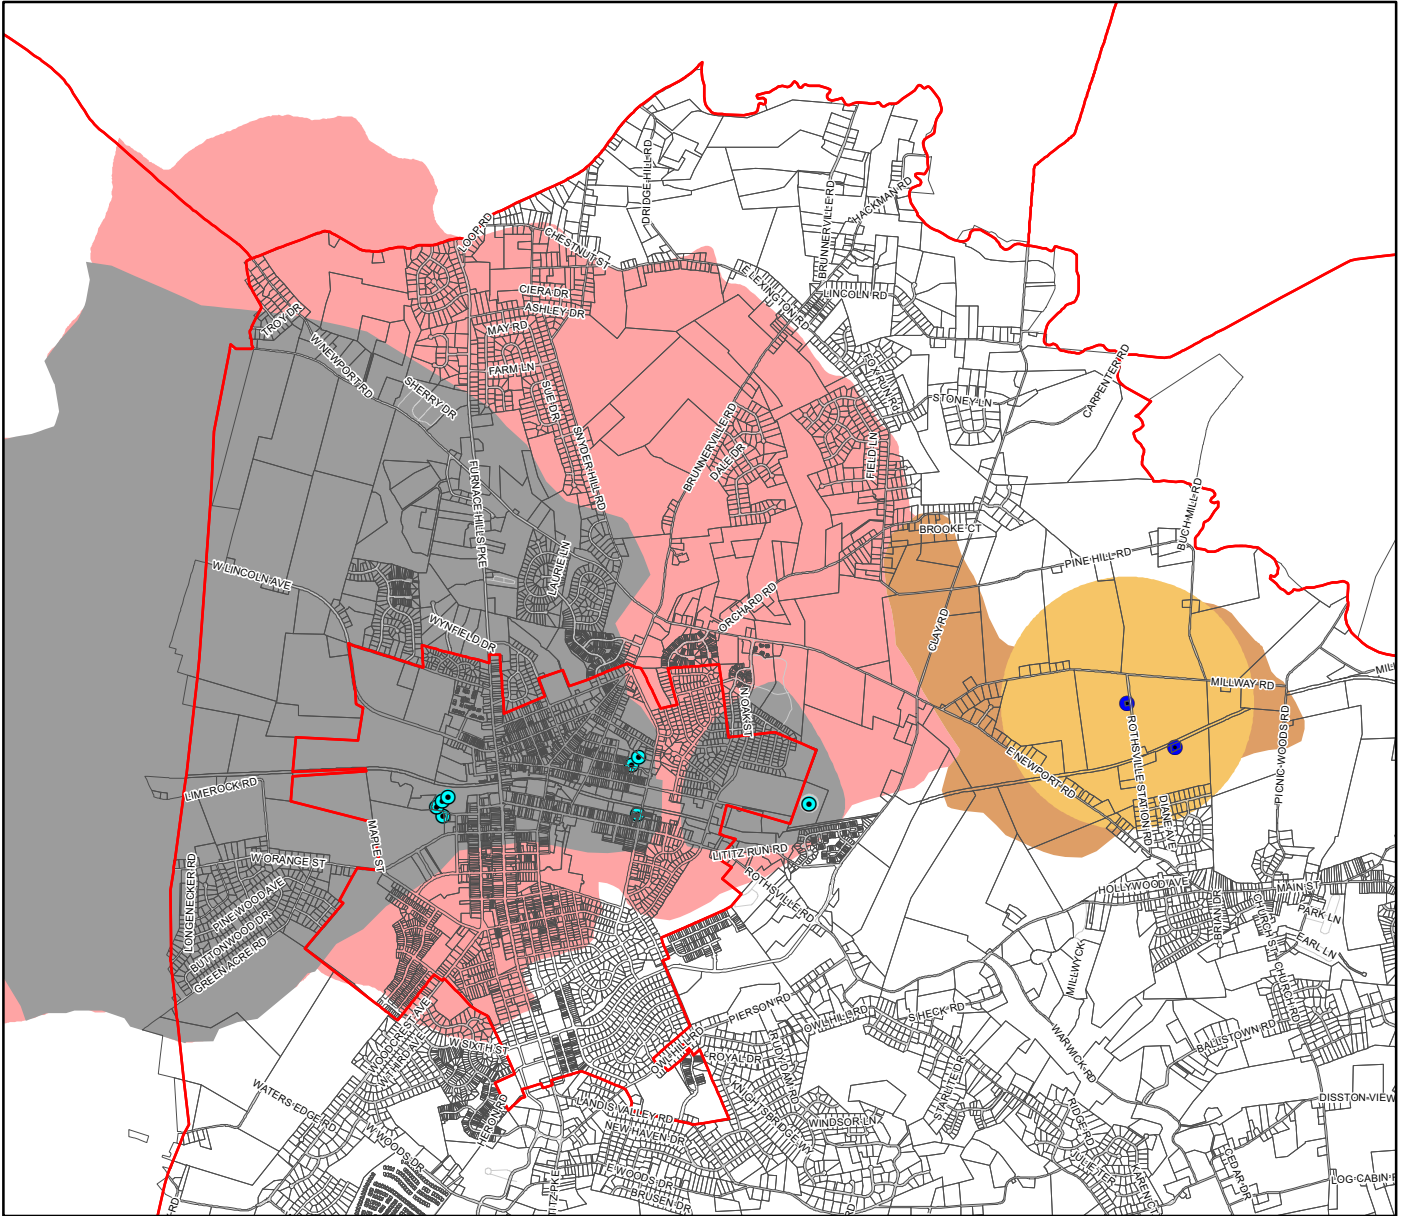

# Wellhead Protection Areas Warwick Township & Surrounding area

Updated 7/13/2020

**Legend**

- Municipal Bounds
- Parcels
- Roadways
- Lititz Wells
- Warwick Wells

**Wellhead Protection Zones:**

- Zone 1 (Rothsville System)
- Zone 2 (Rothsville System)
- Zone 3 (Rothsville System)
- Zone 1 (Lititz System)
- Zone 2 (Lititz System)
- Zone 3 (Lititz System)