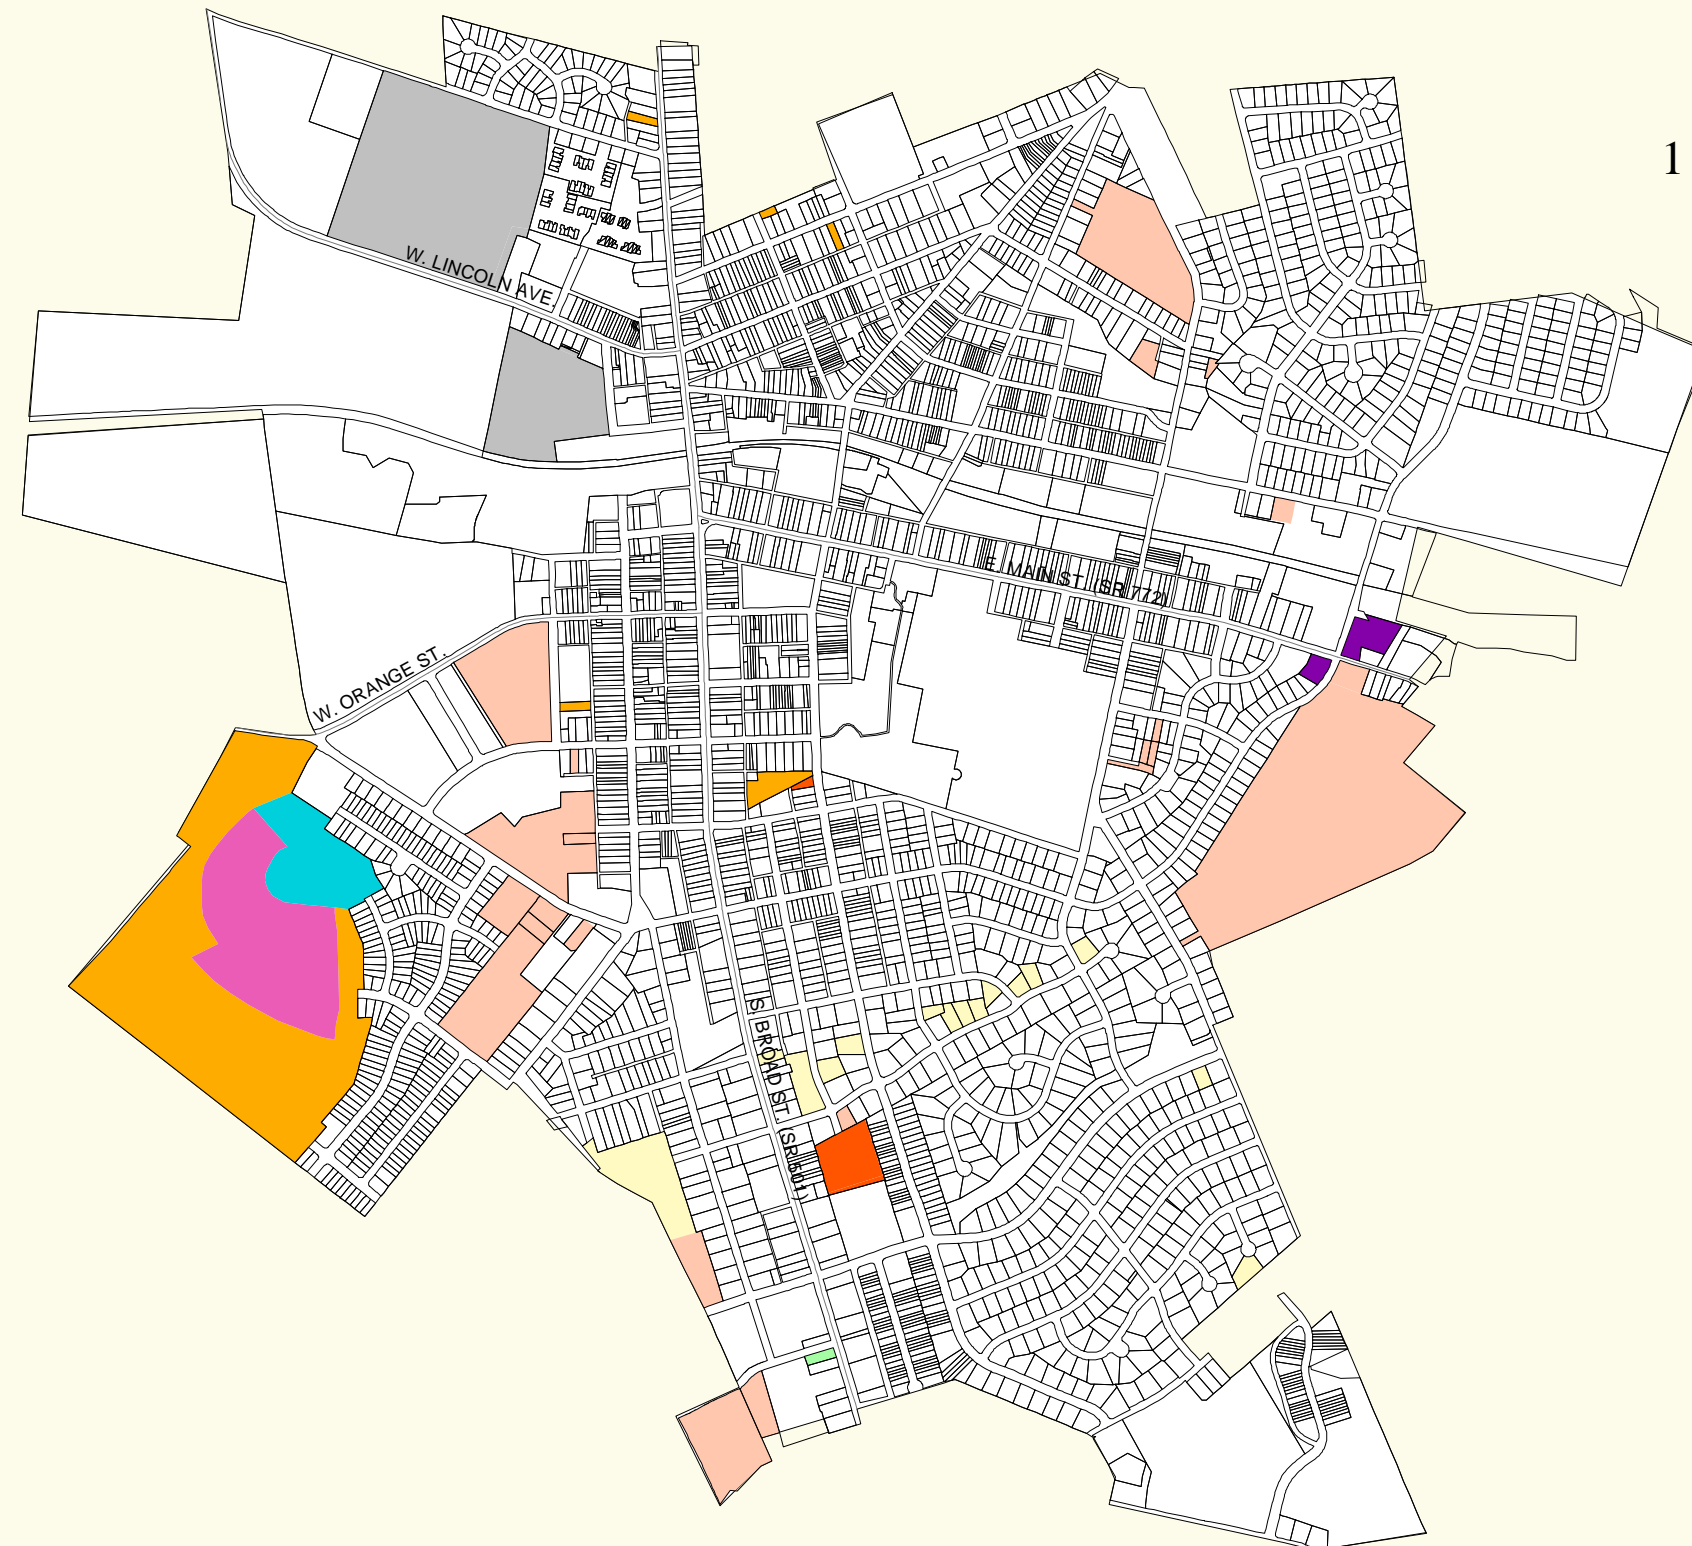

Lititz-Warwick Strategic Comprehensive Plan Developable Land Analysis - Lititz Borough

Legend

 Lititz Borough Parcels

 Roadways

Development Potential Areas

 RS

 R-1

 R-2

 RA

 R-2A

 NSD

 NSD-1

 GB

 I

August 2006
1 inch = 1,250 feet

Source: Data for this map was compiled from the Lancaster County GIS Department's 2006 parcel data